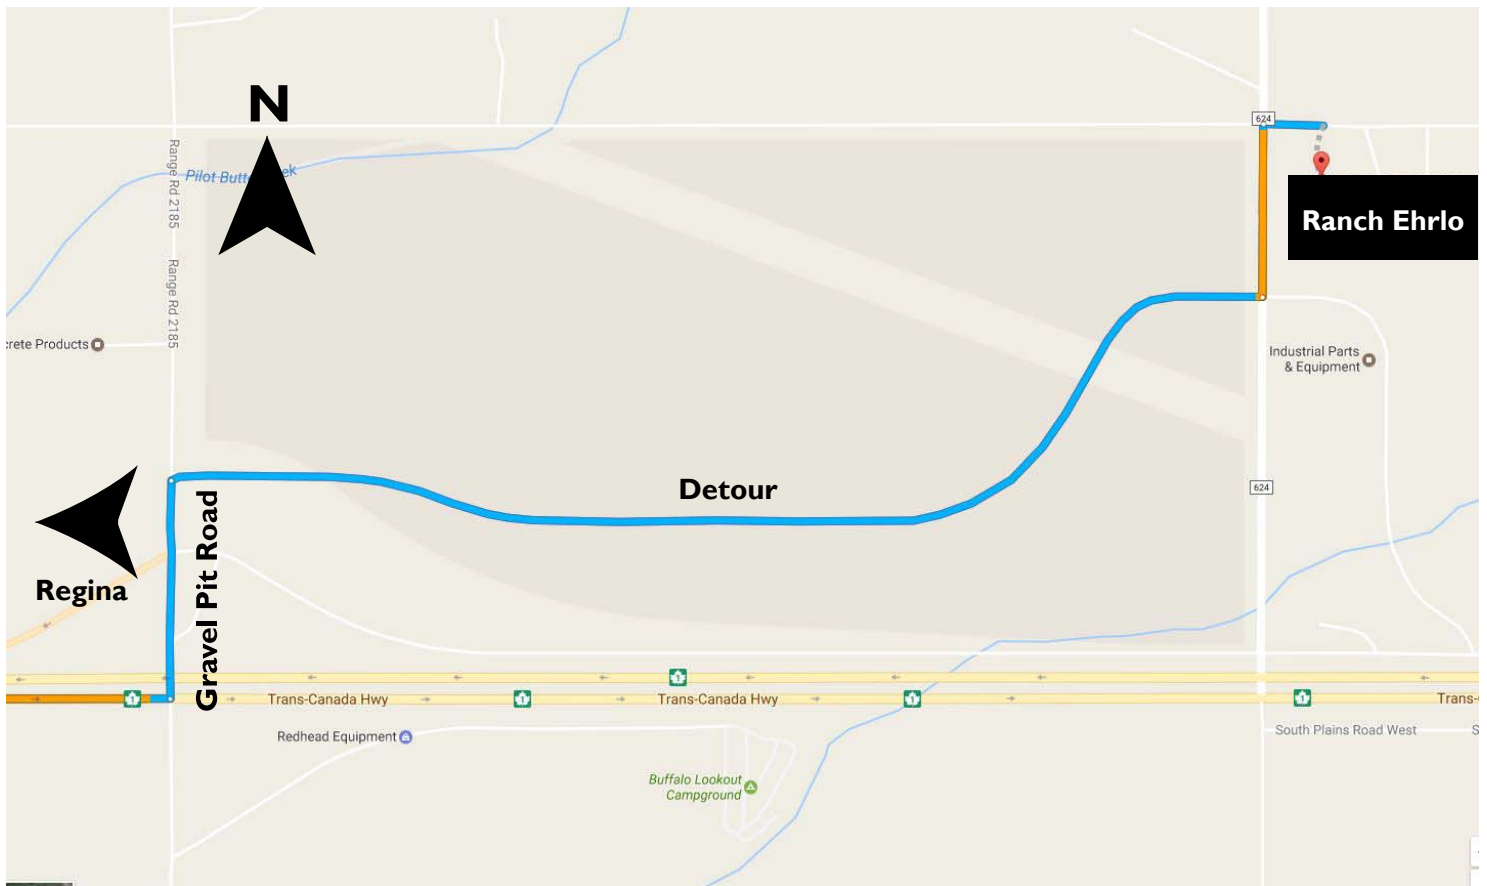

Pilot Butte campus

Land description

PILOT BUTTE: NW.1/4 SEC. 21 – 17 – 18 – 2 (WHEN SAYING 2 YOU SAY WEST OF SECOND)

Pilot Butte campus directions from Regina

Starting from Prince of Wales Drive in Regina, travel east on HWY #1 for 5 kilometers.

Turn left (north) at the Gravel Pit Road exit. Stay on the road for 0.7 kilometers.

Turn right at the detour. Travel 2 kilometers. Turn left.

Travel 0.1 kilometers. The campus is located on the right-hand (east) side of the road.

Turn right (east) onto the grid road.

Turn right (south) at the second entrance into the campus